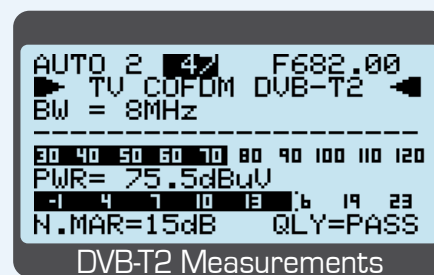

Instrument Catalogue 2015

MADE
& DESIGNED
IN ITALY

Mod. T2 HD EXPERT

IT HAS NEVER BEEN SO SIMPLE,
ACCURATE & COMPLETE

A well job done in 3 second!

Automatically Stores all channels of your city, checks the best antenna pointing and analyzes the result of your work by measuring the quality and power up-to 140 channels in blocks of 8 channels.

DVB T2

**HD
MEASURES**

Made and Designed in Italy

- HIGH PRECISION WITH ALL CHANNELS CALIBRATED
- UP TO 140 CHS ANALYSIS IN BLOCKS OF 8 DIGITAL AND/OR ANALOG CHANNELS
- FULLY AUTOMATIC MEASUR.
- FAST QUALITY MEAS.: FAIL-MARG.-PASS
- WORLDWIDE TV STANDARDS
- LI-PO LONG BATTERY DURATION
- ROBUST METAL HOUSING
- RAIN PROOF BAG

Main specifications

MEASUREMENTS & SPECTRUM ANALYSIS

- Frequency Range: 44 MHz to 880 MHz.
- Input Impedance: 75 ohm (interchangeable "F" connector).
- Power range MEAS.: 10 to 100 dB μ V; 120 dB μ V with ext. attenuator.
- Fast spectrum with MAX HOLD: Full spect. capabilities with peak memory, variable span and automatic reference level.
- Meas: All digital and analog measurements, see table below.
- Quality FAIL - MARGINAL - PASS: Measuring the quality and the power up-to 140 CHs in blocks of 8 Digital or Analog channels simultaneously.
- Barscan: TV analog and digital bars scan form 10 to 100 channels.
- Memory plan: World Wide countries with related channels plans are pre-memorized.

GENERAL SPECIFICATIONS

- DC voltage at RF input: 5Vdc.
- Battery: Rechargeable Li-Po battery pack, 5 hour duration.
- USB Micro: For battery charge and PC interface for SW up-grade and memory plan management.
- Housing: Metal box and rain proof bag.
- Size: H 95 x W 160 x D 34 mm (meter only).
- Weight: 500 gr.