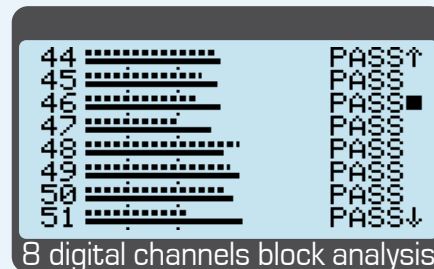

Instrument Catalogue 2015

MADE
& DESIGNED
IN ITALY

Mod. T2 HD EXPERT

IT HAS NEVER BEEN SO SIMPLE,
ACCURATE & COMPLETE

A well job done in 3 second!

Automatically Stores all channels of your city, checks the best antenna pointing and analyzes the result of your work by measuring the quality and power up-to 140 channels in blocks of 8 channels.

DVB T2

**HD
MEASURES**

Made and Designed in Italy

- HIGH PRECISION WITH ALL CHANNELS CALIBRATED
- UP TO 140 CHS ANALYSIS IN BLOCKS OF 8 DIGITAL AND/OR ANALOG CHANNELS
- FULLY AUTOMATIC MEASUR.
- FAST QUALITY MEAS.: FAIL-MARG.-PASS
- WORLDWIDE TV STANDARDS
- LI-PO LONG BATTERY DURATION
- ROBUST METAL HOUSING
- RAIN PROOF BAG

Main specifications

MEASUREMENTS & SPECTRUM ANALYSIS

- Frequency Range: 44 MHz to 880 MHz.
- Input Impedance: 75 ohm (interchangeable "F" connector).
- Power range MEAS.: 10 to 100 dB μ V; 120 dB μ V with ext. attenuator.
- Fast spectrum with MAX HOLD: Full spect. capabilities with peak memory, variable span and automatic reference level.
- Meas: All digital and analog measurements, see table below.
- Quality FAIL - MARGINAL - PASS: Measuring the quality and the power up-to 140 CHs in blocks of 8 Digital or Analog channels simultaneously.
- Barscan: TV analog and digital bars scan form 10 to 100 channels.
- Memory plan: World Wide countries with related channels plans are pre-memorized.