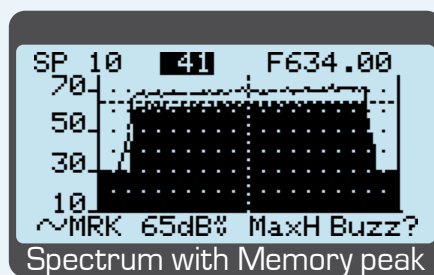

Instrument Catalogue 2015

MADE
& DESIGNED
IN ITALY

Mod. T2 HD EXPERT

IT HAS NEVER BEEN SO SIMPLE,
ACCURATE & COMPLETE

A well job done in 3 second!

Automatically Stores all channels of your city, checks the best antenna pointing and analyzes the result of your work by measuring the quality and power up-to 140 channels in blocks of 8 channels.

DVB T2

**HD
MEASURES**

Made and Designed in Italy

- HIGH PRECISION WITH ALL CHANNELS CALIBRATED
- UP TO 140 CHS ANALYSIS IN BLOCKS OF 8 DIGITAL AND/OR ANALOG CHANNELS
- FULLY AUTOMATIC MEASUR.
- FAST QUALITY MEAS.: FAIL-MARG.-PASS
- WORLDWIDE TV STANDARDS
- LI-PO LONG BATTERY DURATION
- ROBUST METAL HOUSING
- RAIN PROOF BAG

Main specifications

MEASUREMENTS & SPECTRUM ANALYSIS

- Frequency Range: 44 MHz to 880 MHz.
- Input Impedance: 75 ohm (interchangeable "F" connector).
- Power range MEAS.: 10 to 100 dB μ V; 120 dB μ V with ext. attenuator.
- Fast spectrum with MAX HOLD: Full spect. capabilities with peak memory, variable span and automatic reference level.
- Meas: All digital and analog measurements, see table below.
- Quality FAIL - MARGINAL - PASS: Measuring the quality and the power up-to 140 CHs in blocks of 8 Digital or Analog channels simultaneously.
- Barscan: TV analog and digital bars scan form 10 to 100 channels.
- Memory plan: World Wide countries with related channels plans are pre-memorized.